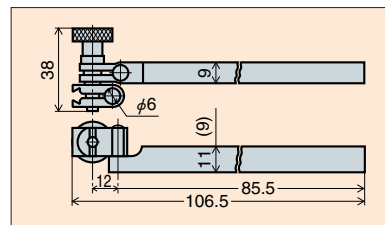

# Accessories (Option)

● Replaceable contact point (carbide ball)

● Pic test holder

**PTH-1 · 2 ( ) PTH-2**

● Universal holder

**PTH-3 · 4 ( ) PTH-4**

● Centricator (Pic Test Indicators supplied on request)

● Dovetail stem

with fine adjustment

( ) PCD-4