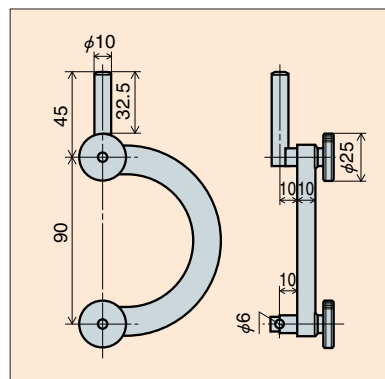

# Accessories (Option)

● Replaceable contact point (carbide ball)

● Pic test holder

**PTH-1 · 2 ( ) PTH-2**

● Universal holder

**PTH-3 · 4 ( ) PTH-4**

● Centricator (Pic Test Indicators supplied on request)

● Dovetail stem

with fine adjustment

( ) PCD-4