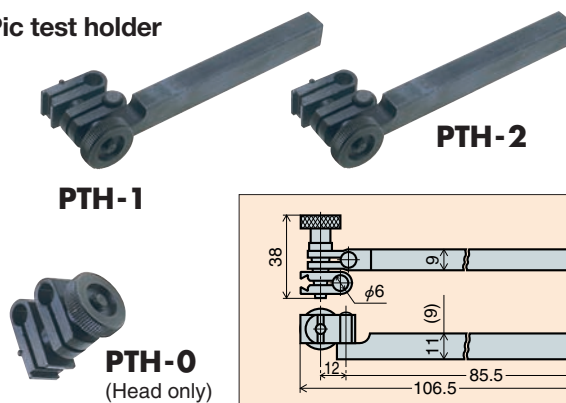

# Accessories (Option)

● Replaceable contact point (carbide ball)

● Pic test holder

**PTH-1 · 2 ( ) PTH-2**

● Universal holder

**PTH-3 · 4 ( ) PTH-4**

● Centricator (Pic Test Indicators supplied on request)

● Dovetail stem

with fine adjustment

( ) PCD-4