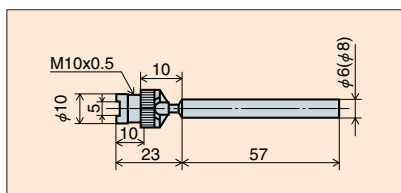

# Accessories (Option)

● Replaceable contact point (carbide ball)

● Pic test holder

**PTH-1 · 2 ( ) PTH-2**

● Universal holder

**PTH-3 · 4 ( ) PTH-4**

● Centricator (Pic Test Indicators supplied on request)

● Dovetail stem

with fine adjustment

( ) PCD-4