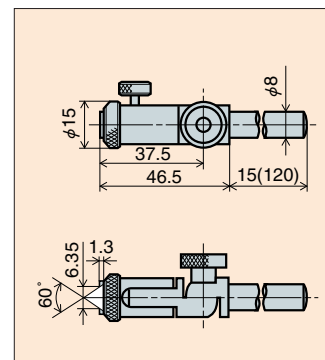

# Accessories (Option)

● Replaceable contact point (carbide ball)

● Pic test holder

**PTH-1 · 2 ( ) PTH-2**

● Universal holder

**PTH-3 · 4 ( ) PTH-4**

● Centricator (Pic Test Indicators supplied on request)

● Dovetail stem

with fine adjustment

( ) PCD-4