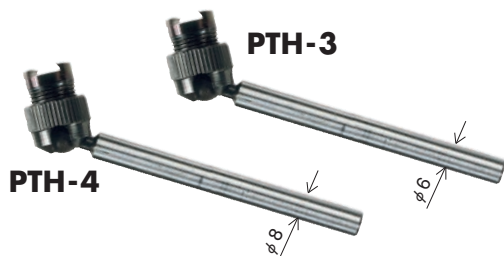

# Accessories (Option)

● Replaceable contact point (carbide ball)

● Pic test holder

**PTH-1 · 2 ( ) PTH-2**

● Universal holder

**PTH-3 · 4 ( ) PTH-4**

● Centricator (Pic Test Indicators supplied on request)

● Dovetail stem

with fine adjustment

( ) PCD-4