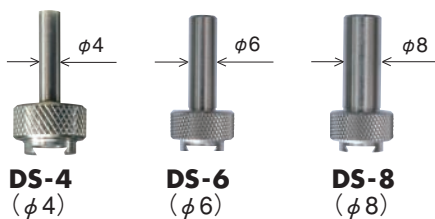

# Accessories (Option)

● Replaceable contact point (carbide ball)

● Pic test holder

**PTH-1 · 2 ( ) PTH-2**

● Universal holder

**PTH-3 · 4 ( ) PTH-4**

● Centricator (Pic Test Indicators supplied on request)

● Dovetail stem

with fine adjustment

( ) PCD-4