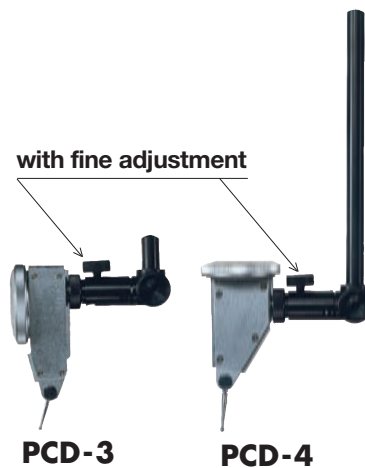

# Accessories (Option)

● Replaceable contact point (carbide ball)

● Pic test holder

**PTH-1 · 2 ( ) PTH-2**

● Universal holder

**PTH-3 · 4 ( ) PTH-4**

● Centricator (Pic Test Indicators supplied on request)

● Dovetail stem

with fine adjustment

( ) PCD-4